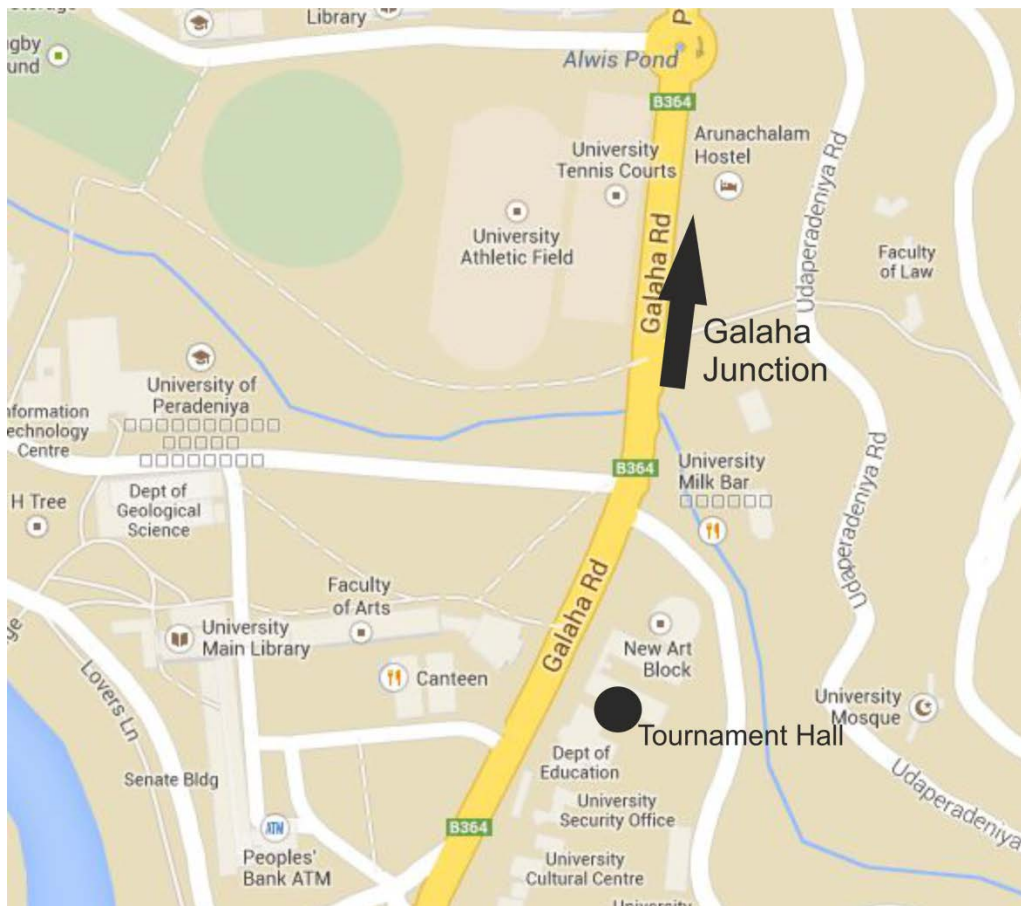

PERA CHALLENGE

All island interschool chess championship

REGISTRATION

- All teams should bring filled entry form attached to this letter, or a copy of it signed by the Principal of the school.
- Please confirm your participation before 3rd of October using contact information given below.

ACCOMMODATION

- Accommodations can be arranged at University of Peradeniya. Please contact us before 3rd of October, if you need accommodations.

CONTACT INFORMATION

Isuru Karunathilake. - 071 8297265

Chatura Rajapakse. - 077 9741768

Email : perachess@gmail.com

MAP